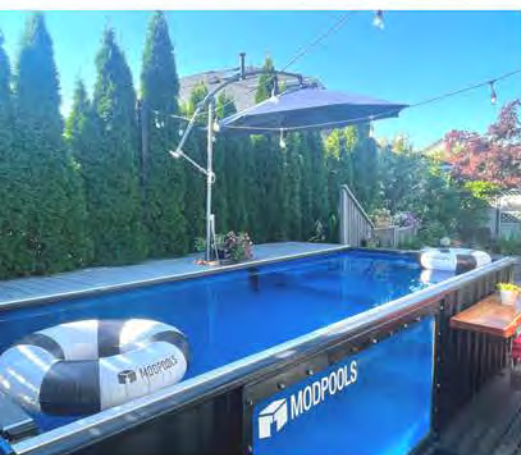

8'x20' Modpool with Window & Cover

SPECS

- 8'4" width, 20' length, 5'2" height
- 4'6" standard water depth
- 4'x8' acrylic window
- Charcoal grey auto cover
- Entry spa seating with 8 body jets
- Removable spa divider wall
- 400k BTU natural gas/propane heater
- Wi-Fi Kit - Easytouch PSL4 control
- Microbrite underwater LED light
- Intelliflow VSF variable speed pump
- 200 sqft cartridge filter
- Plug & play mechanical room

AVAILABLE IN

- Aqua blue marine grade spray liner
- Light grey marine grade spray liner

OPTIONAL ADD-ON

- Tru Guard Mineral System + UV Sanitation and 1 year supply of mineral cartridges