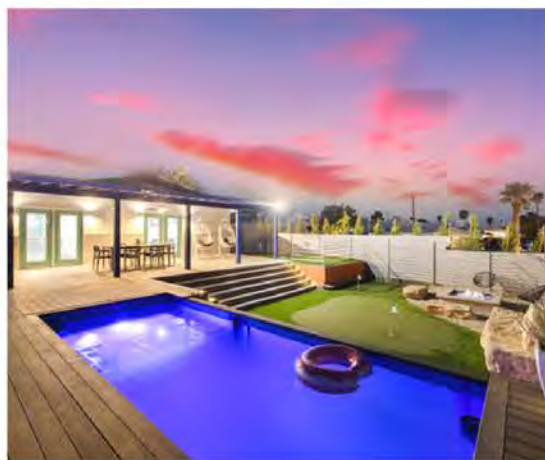

## VERSATILE

Modpools can be installed in-ground, partially in-ground, above ground, on a slope, and even on a rooftop