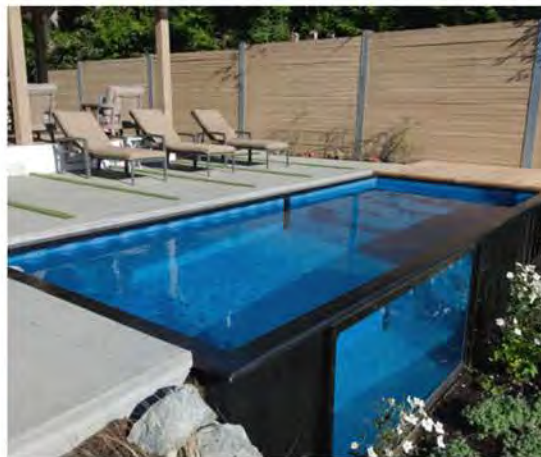

8'x20' Modpool with Window & Cover

SPECS

- 8'4" width, 20' length, 5'2" height
- 4'6" standard water depth
- 4'x8' acrylic window
- Charcoal grey auto cover
- Entry spa seating with 8 body jets
- Removable spa divider wall
- 400k BTU natural gas/propane heater
- Wi-Fi Kit - Easytouch PSL4 control
- Microbrite underwater LED light
- Intelliflow VSF variable speed pump
- 200 sqft cartridge filter
- Plug & play mechanical room

AVAILABLE IN

- Aqua blue marine grade spray liner
- Light grey marine grade spray liner

OPTIONAL ADD-ON

- Tru Guard Mineral System + UV Sanitation and 1 year supply of mineral cartridges