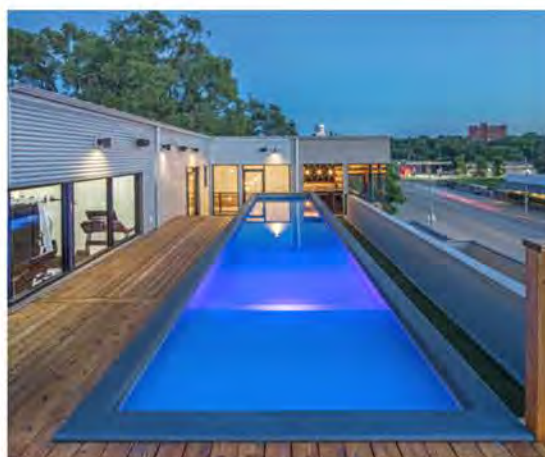

Customize Your Modpool

Looking for something a little more custom? Modpools can be customized and uniquely configured to suit your needs, from length to added features.

Customized Modpools require additional time & resources to design and build and as such increases the the total lead time and cost.

CUSTOM SIZE

Modpools can be customized in length ranging 8'x12' to 12'x40'

ADDED ENTRY

Replace your spa entry seating or add a baja ledge to the opposite end of your Modpool ranging from 3' to 8'

EXTRA WINDOWS

Add multiple windows to your custom Modpool on various sides ranging from 6' to 10'

FASTLANE JET

The Fastlane by Endless Pools creates a water current to endlessly swim against in your Modpool.