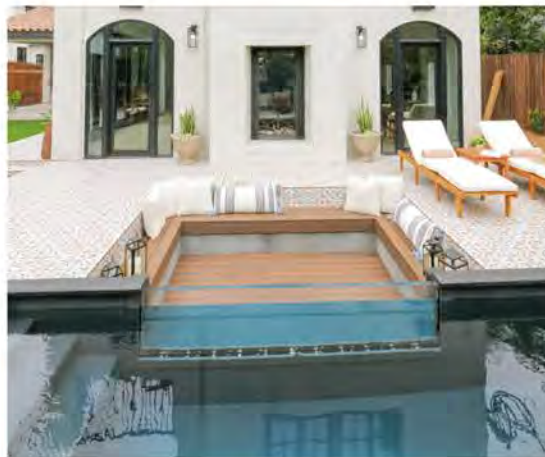

Customize Your Modpool

Looking for something a little more custom? Modpools can be customized and uniquely configured to suit your needs, from length to added features.

Customized Modpools require additional time & resources to design and build and as such increases the the total lead time and cost.

CUSTOM SIZE

Modpools can be customized in length ranging 8'x12' to 12'x40'

ADDED ENTRY

Replace your spa entry seating or add a baja ledge to the opposite end of your Modpool ranging from 3' to 8'

EXTRA WINDOWS

Add multiple windows to your custom Modpool on various sides ranging from 6' to 10'

FASTLANE JET

The Fastlane by Endless Pools creates a water current to endlessly swim against in your Modpool.